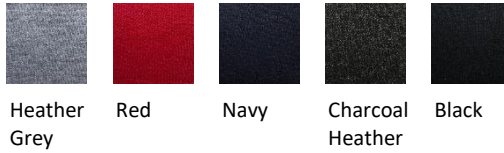

Material: 80% Cotton | 20% Poly (9oz.)

Color Available: